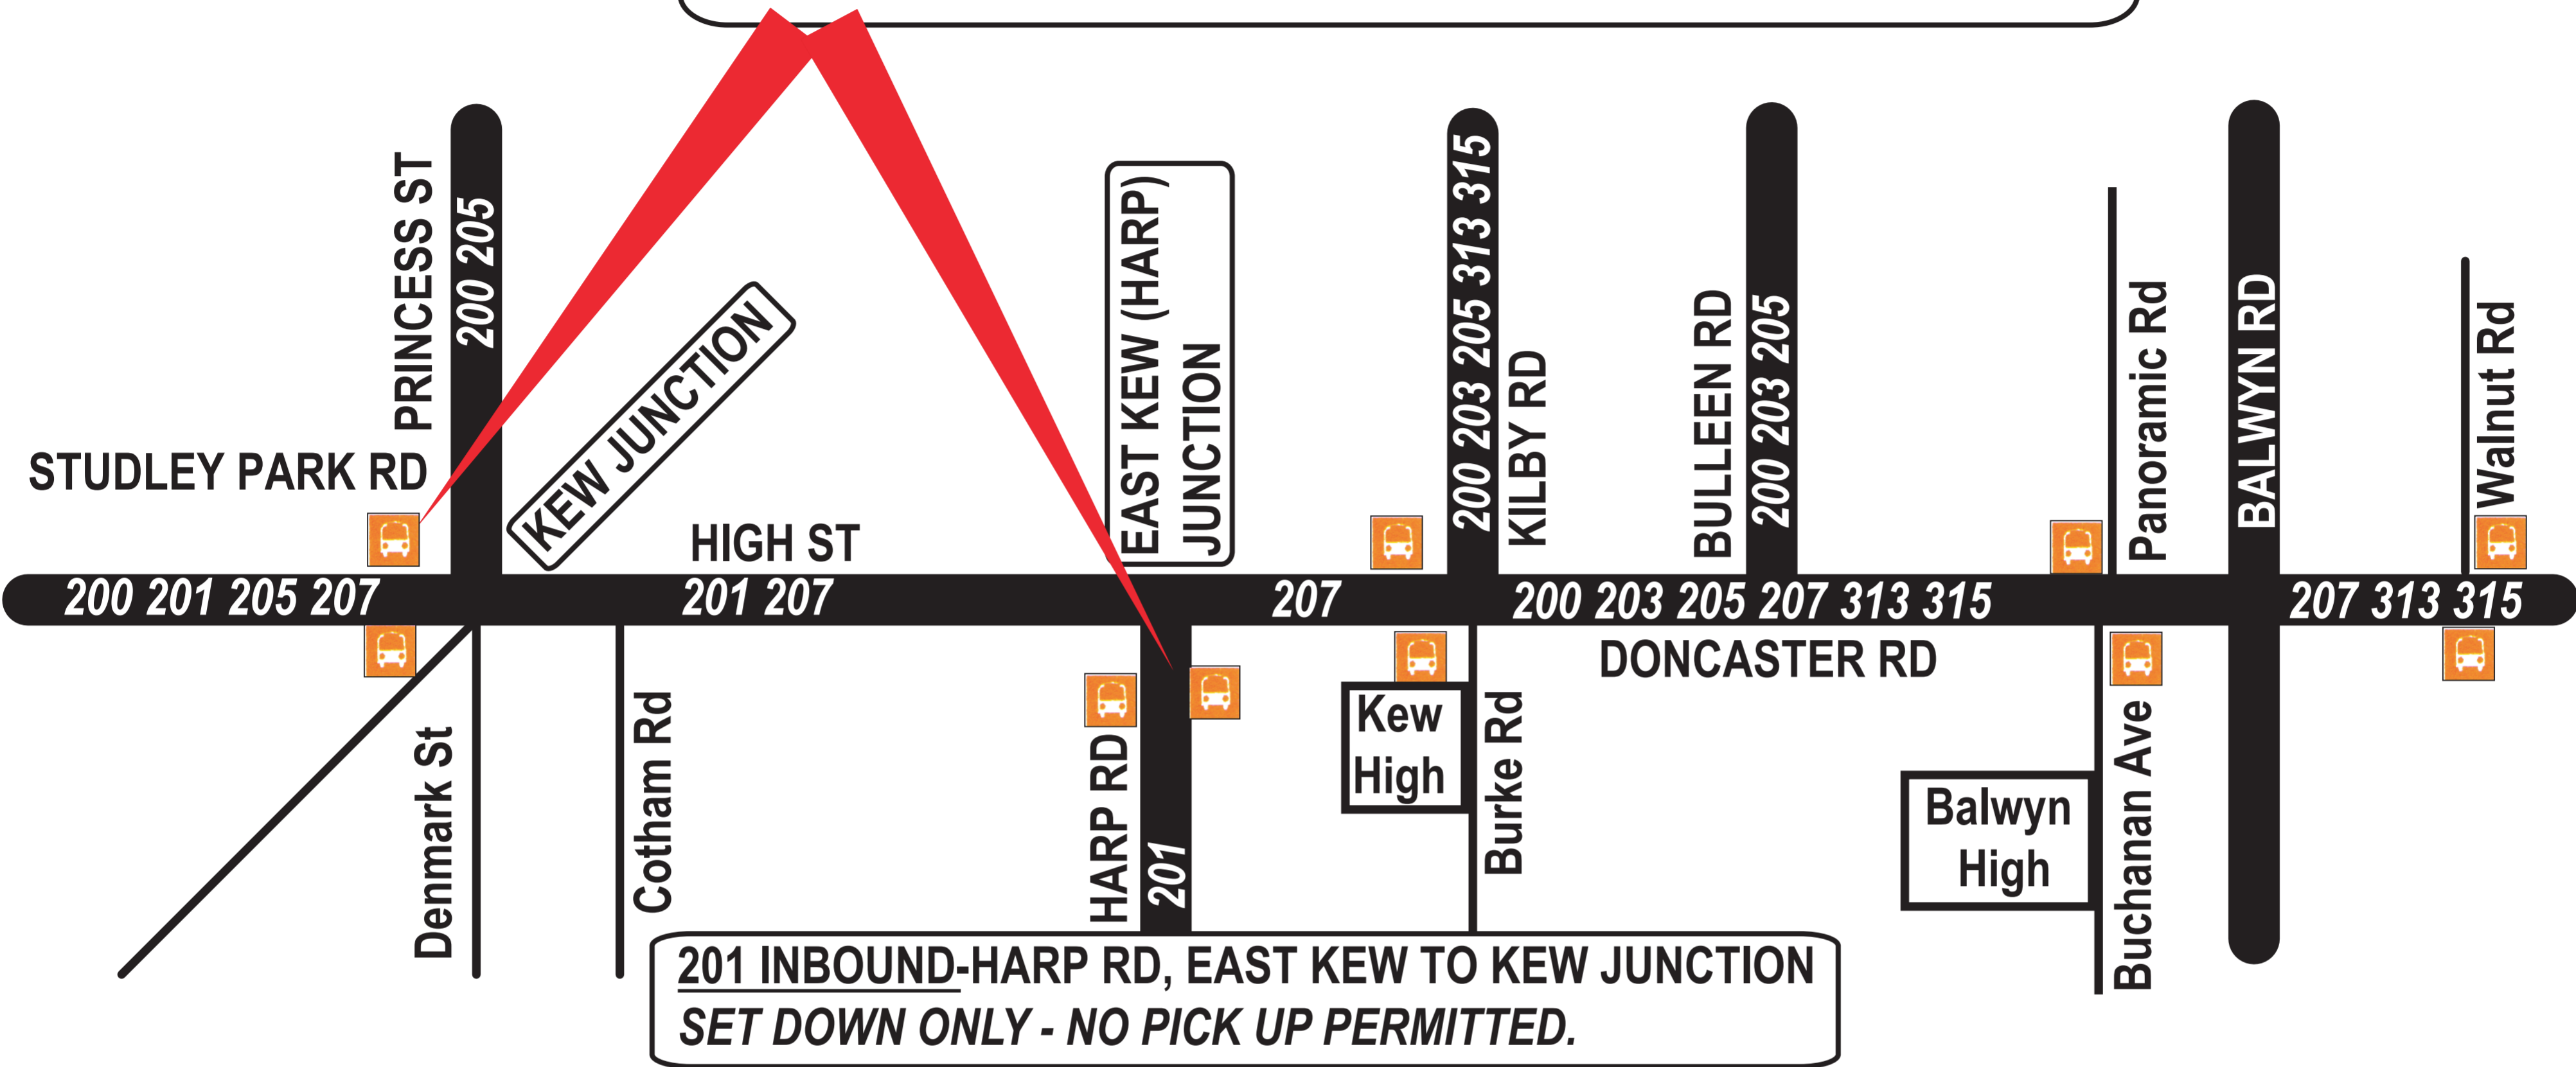

**201 OUTBOUND-KEW JUNCTION TO HARP RD, EAST KEW**  
**NO SET DOWN - PICK UP ONLY FOR PASSENGERS TRAVELLING TO HARP RD & BEYOND.**  
**PASSENGERS TRAVELLING TO DESTINATIONS BEFORE HARP RD MUST BE ADVISED TO CATCH A NUMBER 48 TRAM**

**Service Restrictions - High St, Kew**  
**Restrictions imposed by the Victorian Government**